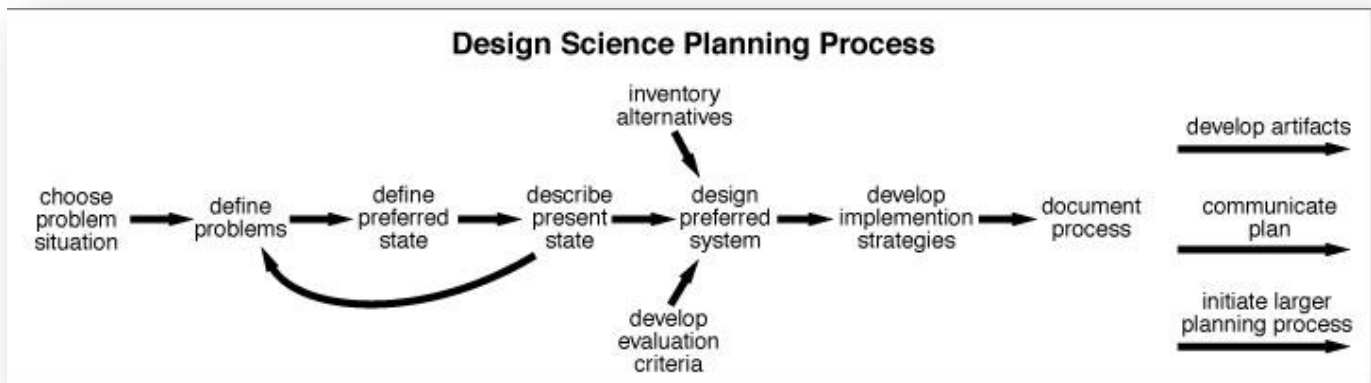

The Silicon Valley *SIM*Center is a team project to fund and build the full scale *SIM*Center facility. The design comes from Buckminster Fuller's concept for the Geodesic Dome Pavilion at the 1967 World's Fair in Montreal.

Why now? Because the issues are growing faster than our present tools and policies can handle.

Many **Big Trends** are now driving our global condition and everyone is affected:

- Population growth (7.2 billion) and economic growth ($ 75T economy)
- Fossil fuel use (20X increase since 1950) and climate change (400ppm CO2)
- Deforestation (150 acres/minute) and biodiversity loss (now in the 6th global extinction)
- Fishery loss (50% depletion) and ocean plastic pollution (Pacific Gyre)

These issues are all interconnected and we must therefore find solutions that solve problems across multiple subjects. Visualizing issues and solutions enables us to make smarter decisions quicker.