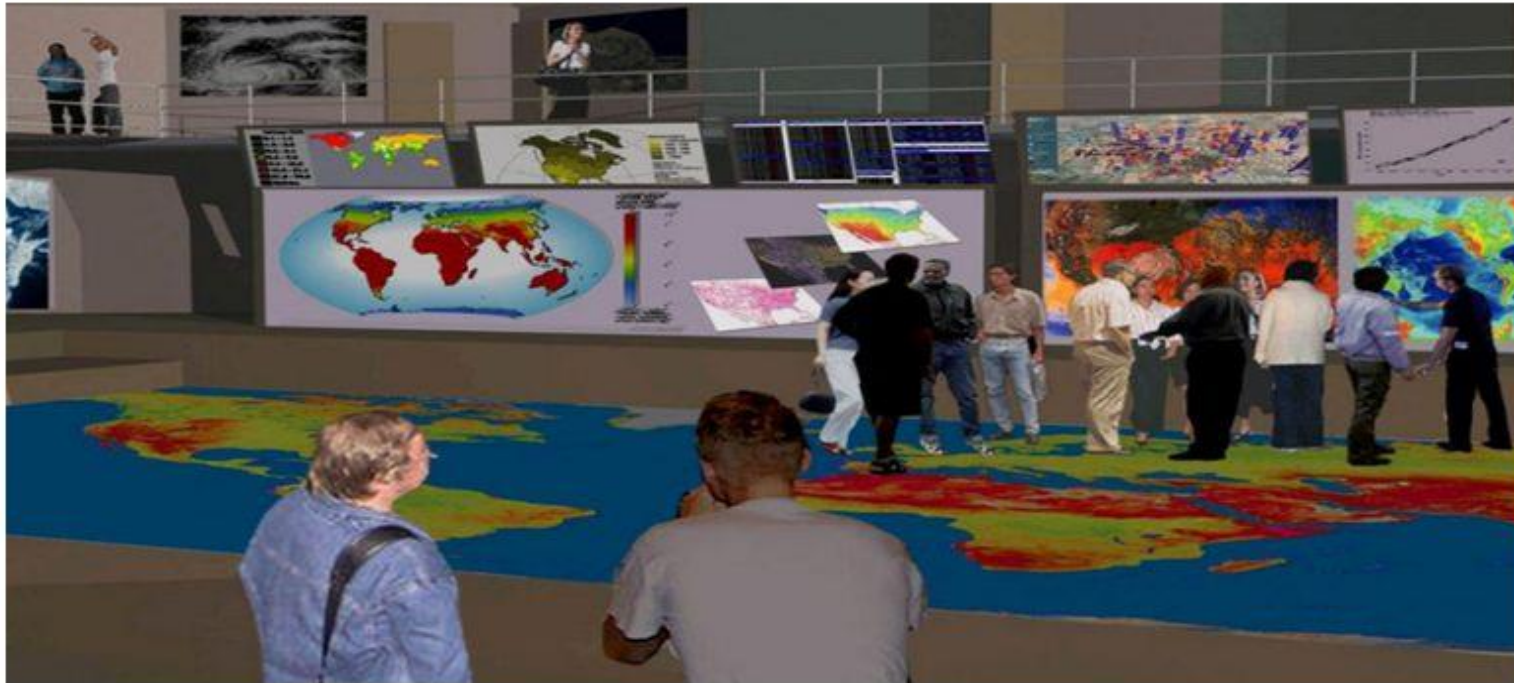

*SIM*Center Silicon Valley

Visualizing sustainable solutions to global and local problems so we make informed choices quicker.

World Resources Simulation Center wrsc.org

Where do we go to grapple with the challenging issues of our time?